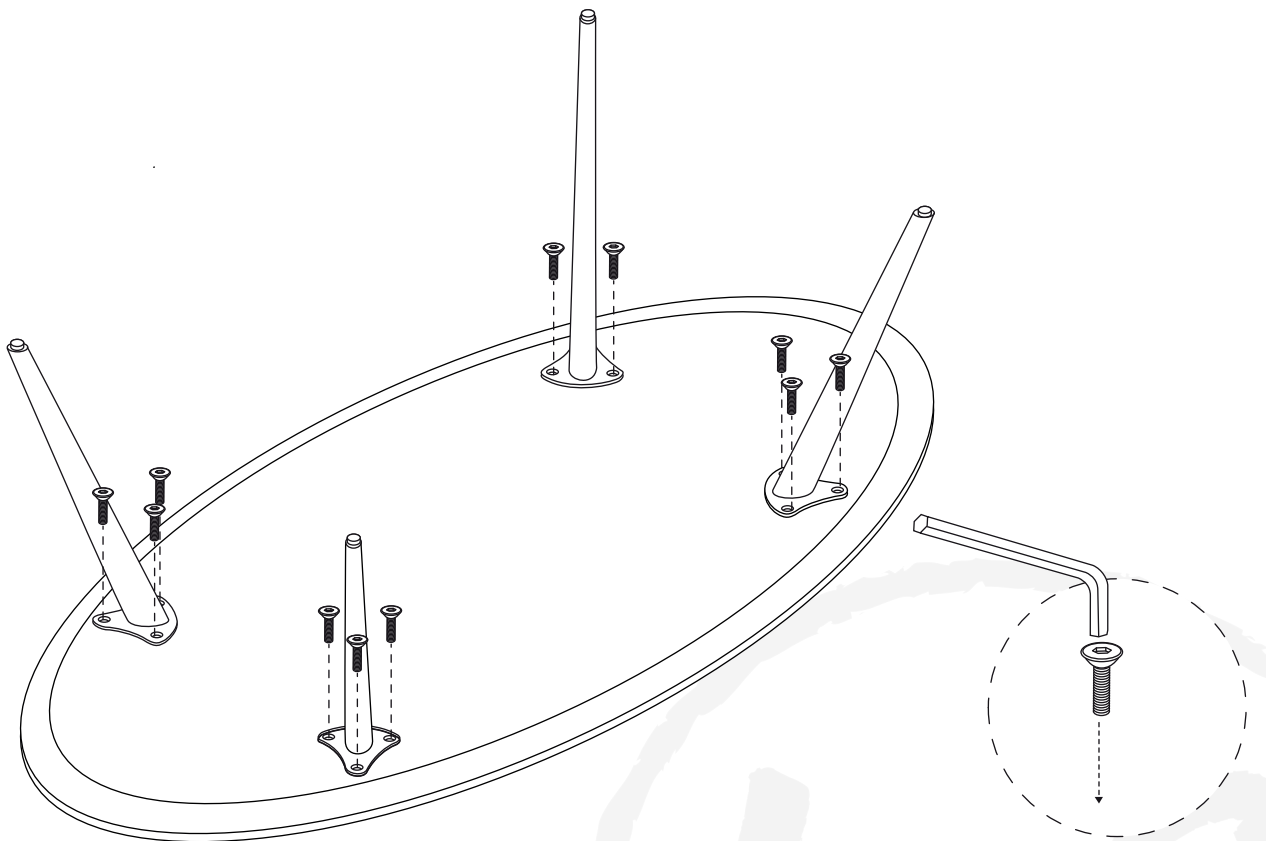

air coffee

hardware

x 12

tool required

4mm allen key