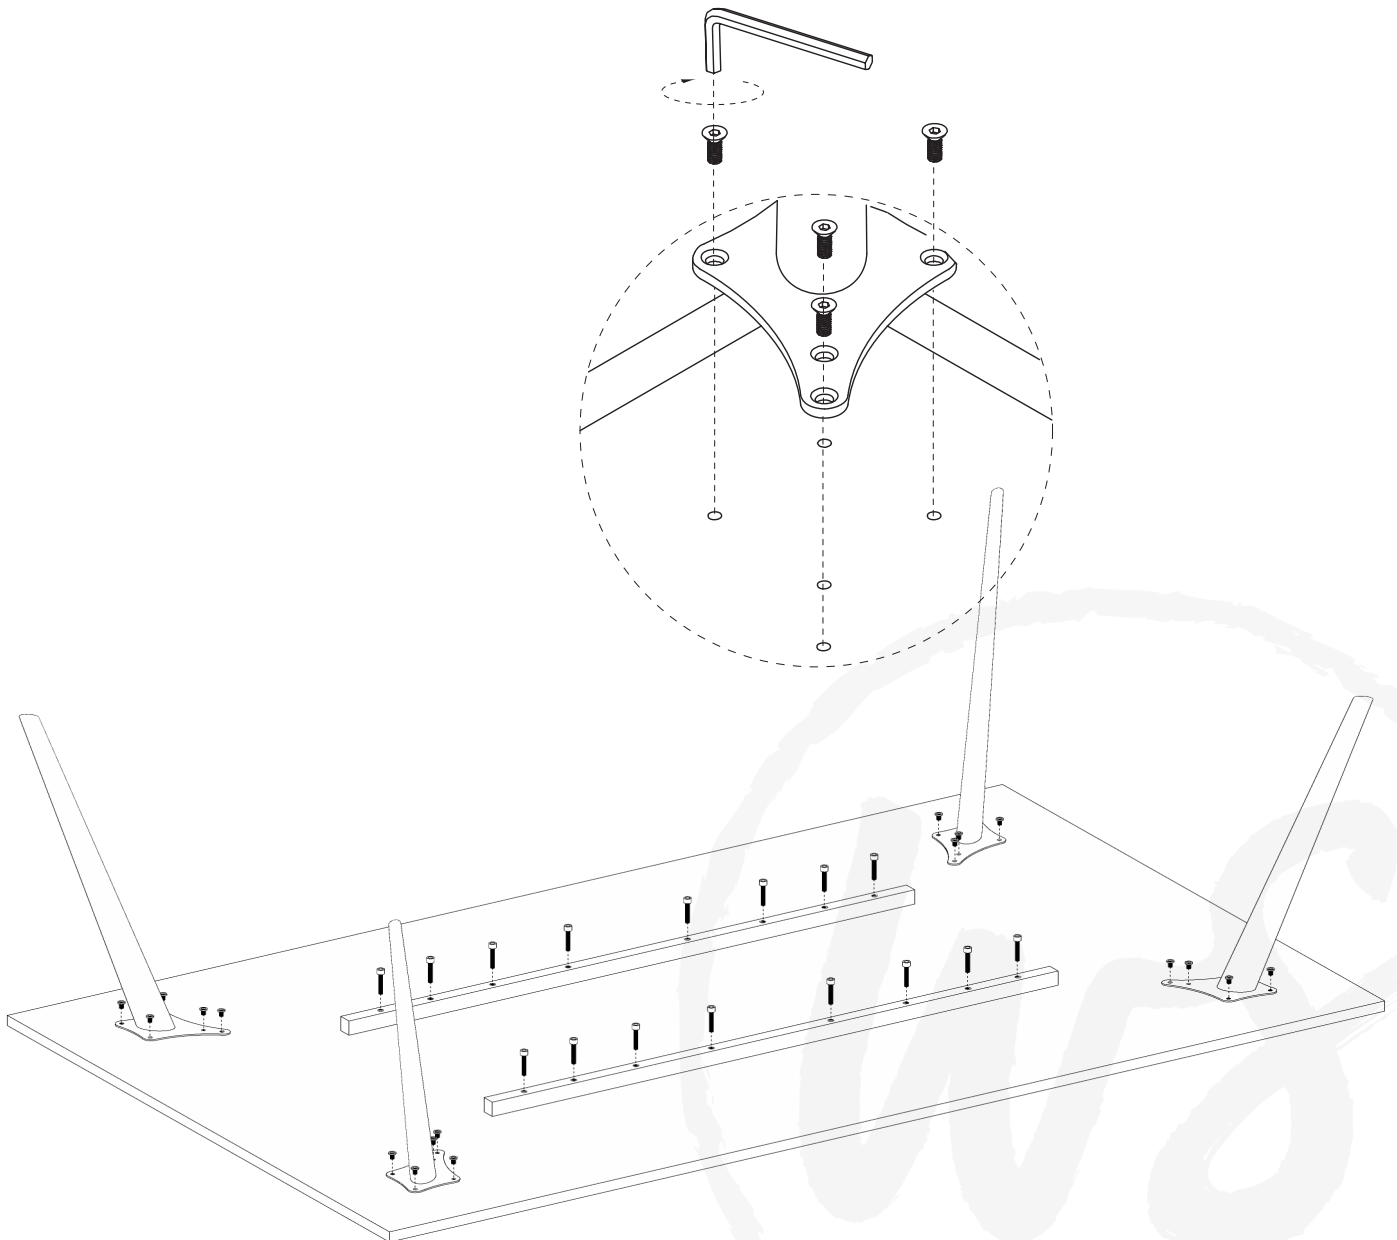

tool required

4mm allen key

air meeting / one-piece top with support rails

hardware

x 20

x 16
(support rails)

tool required

4mm allen key

air meeting / multi-piece top with support rails

hardware

x 28

x 16
(support rails)

tool required

4mm allen key

air coffee

hardware