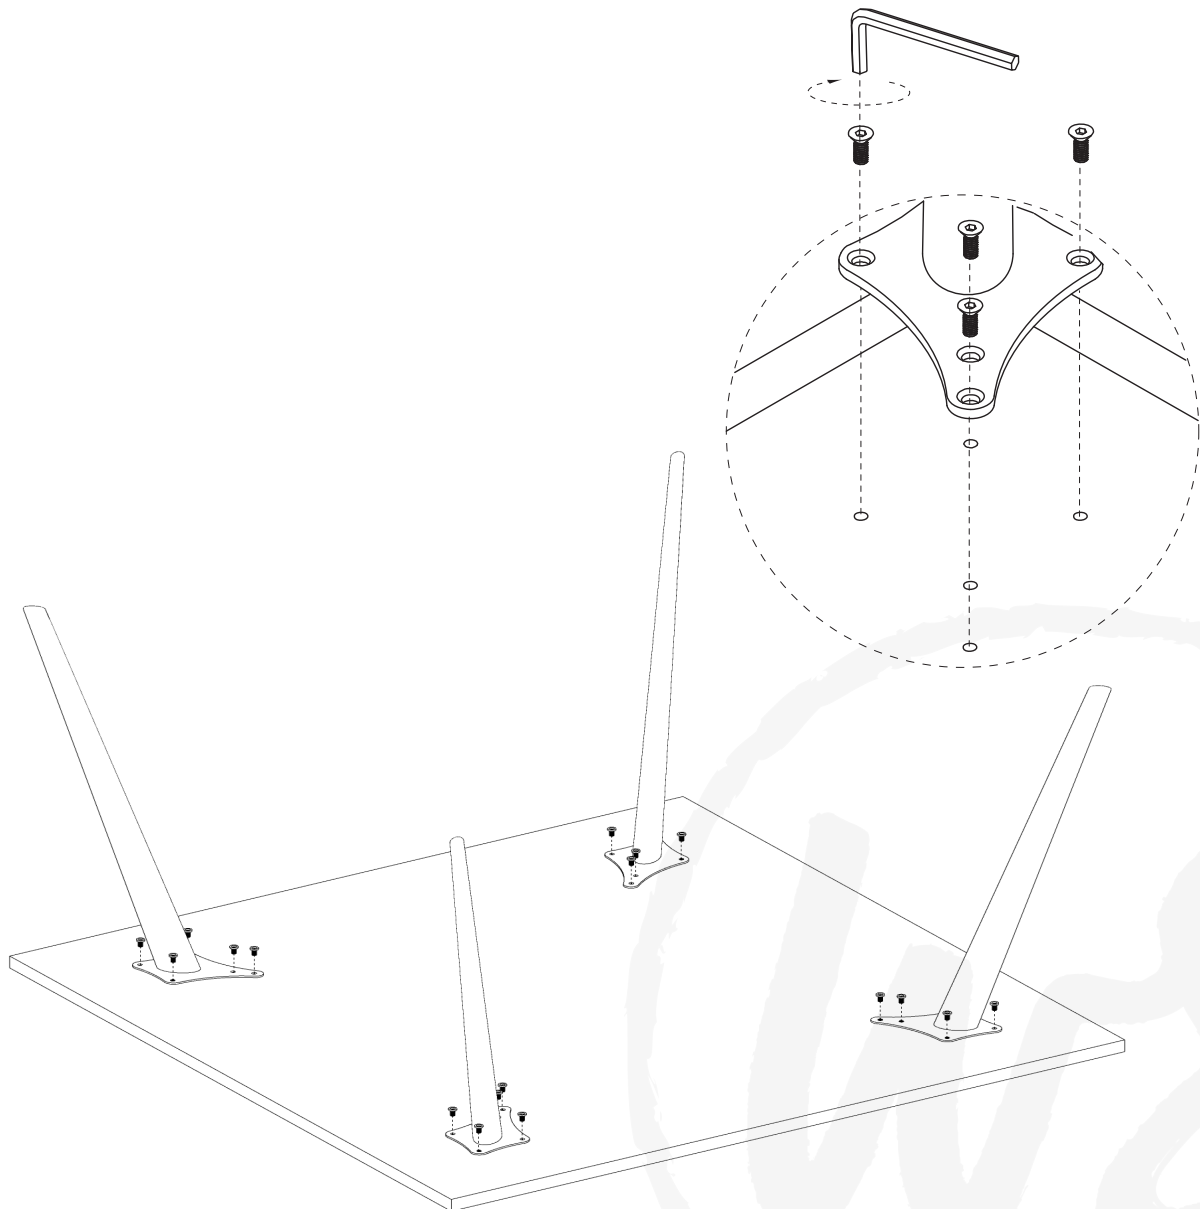

tool required

4mm allen key

air meeting / one-piece top with support rails

hardware

x 20

x 16
(support rails)

tool required

4mm allen key

air meeting / multi-piece top with support rails

hardware

x 28

x 16
(support rails)

tool required

4mm allen key

air coffee

hardware