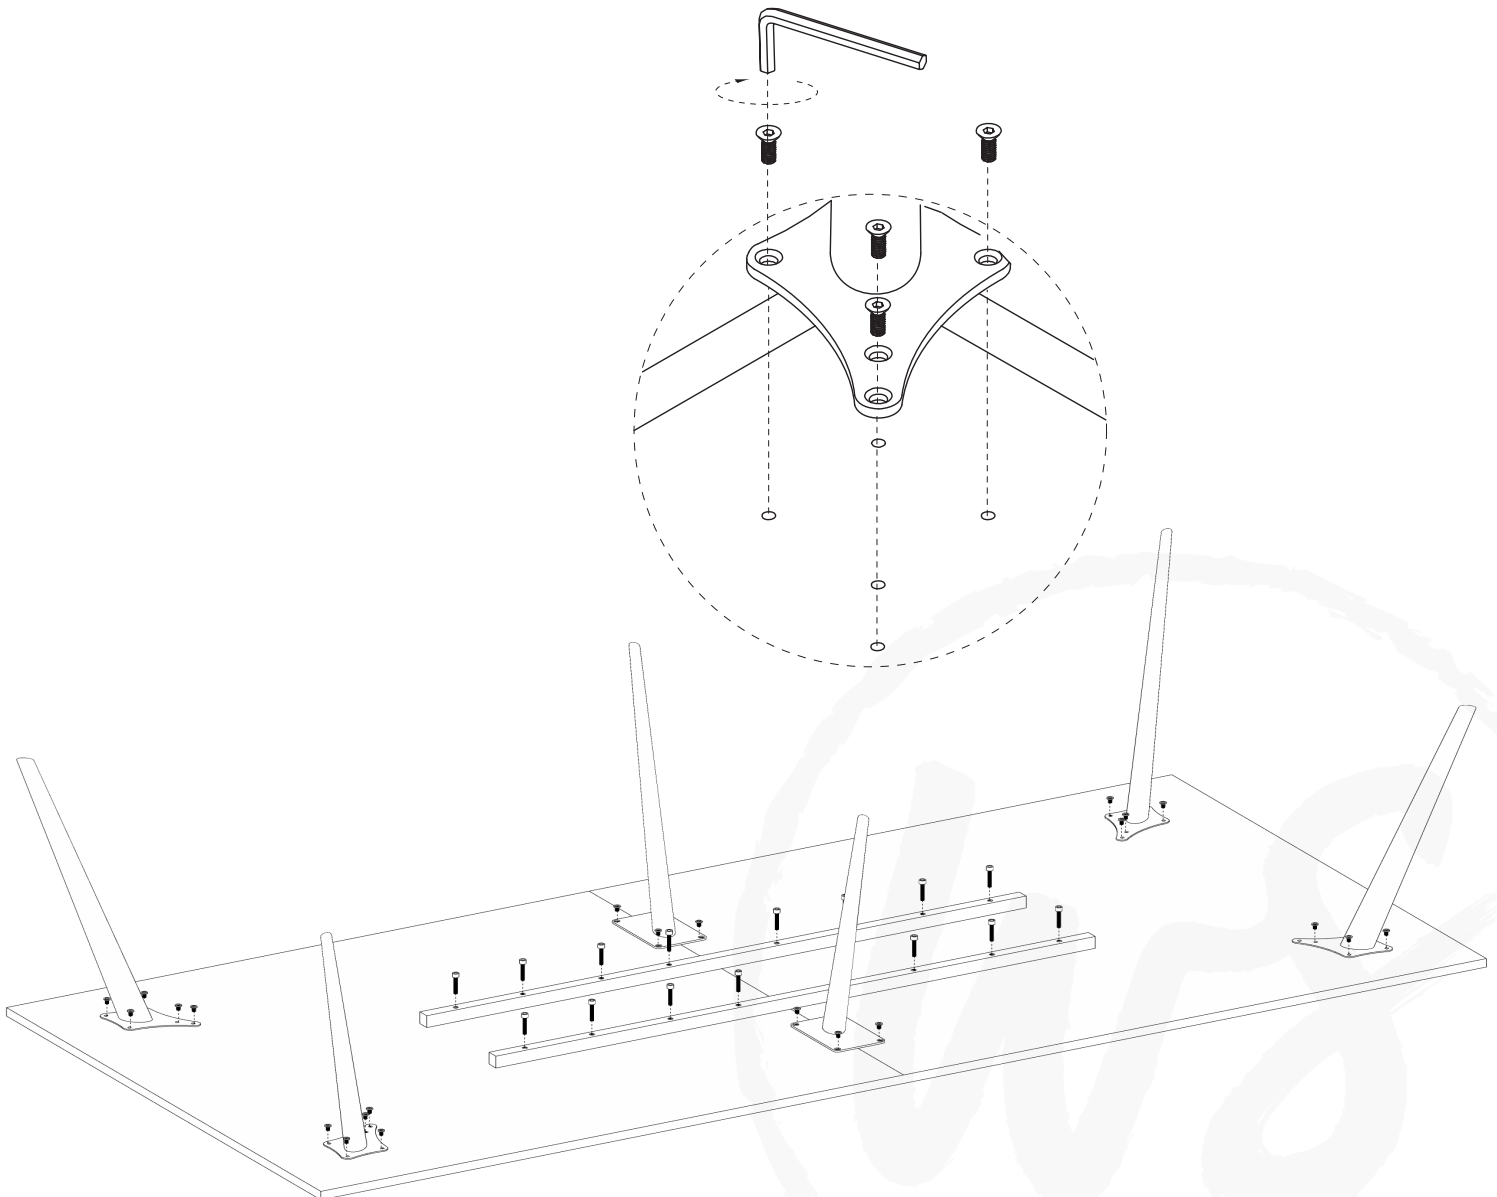

tool required

4mm allen key

air meeting / one-piece top with support rails

hardware

x 20

x 16
(support rails)

tool required

4mm allen key

air meeting / multi-piece top with support rails

hardware

x 28

x 16
(support rails)

tool required

4mm allen key

air coffee

hardware